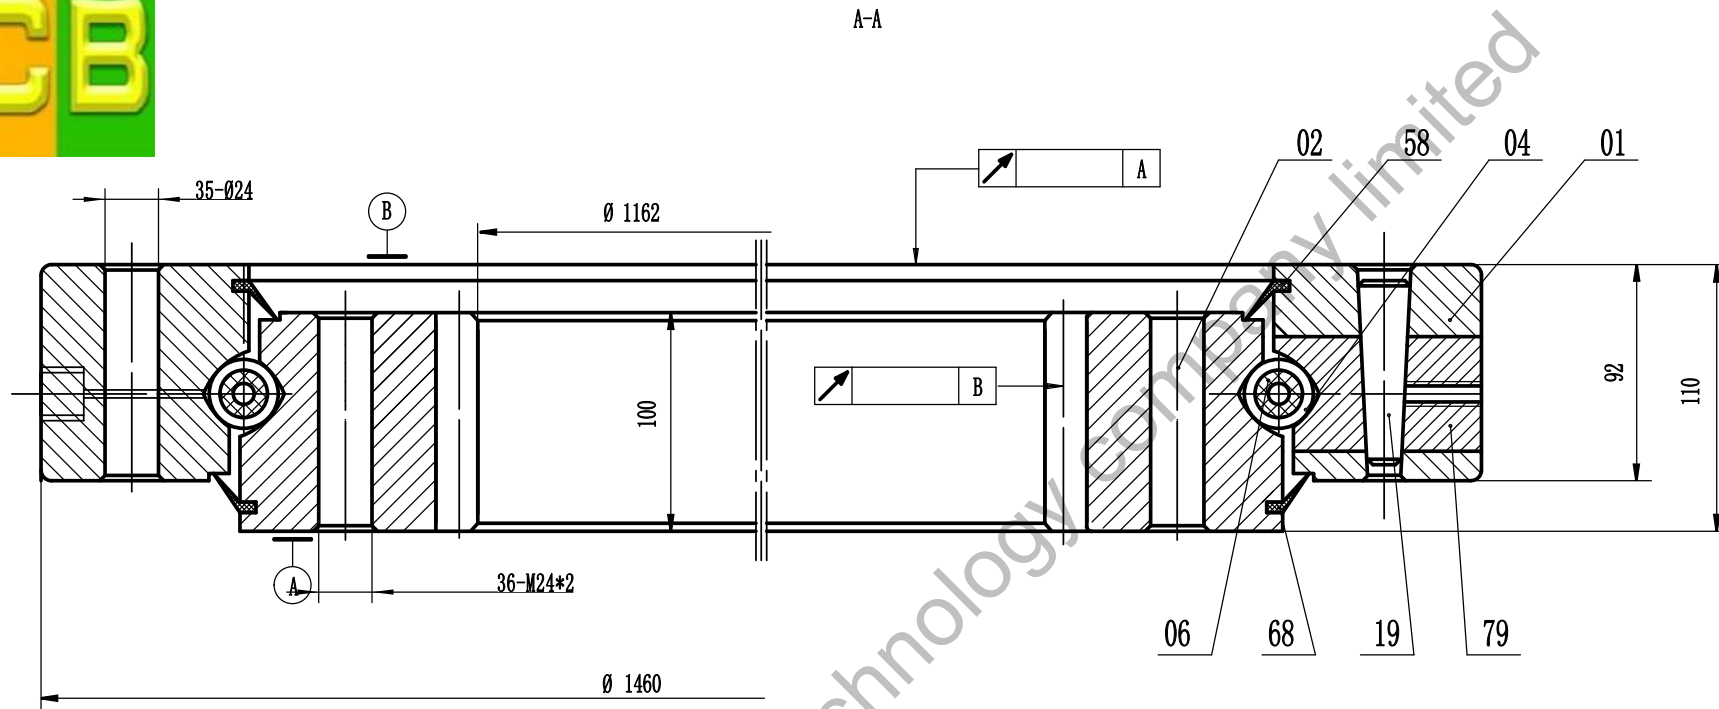

# JCB

**Remark:**

1. Luoyang JCB Bearing Technology Co., Ltd is a design and manufacture Inc, we manufactured slewing bearing for all kinds of various brand excavator, specialize in industry of manufacturing slewing bearing for excavator more than 30 years.
2. This drawing is reference for user, if you need formal drawing, please contact with us to obtain the official drawing.

|  |   |  |
|--|---|--|
| slewing bearing for<br>xiagong excavator | XG825                                   |  |
|  | Weight(kg)                              |  |
|  |   |  |
|  | Luoyang JCB Bearing Technology Co., Ltd |  |